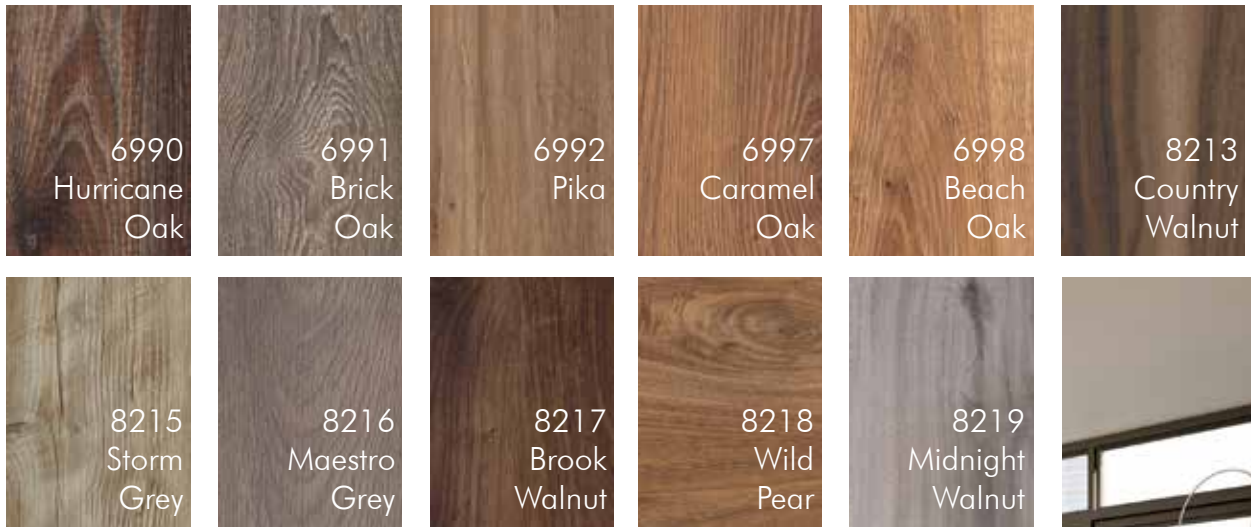

GOODFELLOW

Dimensions : 12mm x 4.84" x 50-1/2"

Decors : 11 colours

Finish : Textured

Installation : Float

«Drop Loc» System

Made in Germany AC3

35 Year Heavy Residential Warranty

5 Year Light Commercial Warranty

13.61' / box - 489.96' / pal

Again, Krono Original stands out by presenting the Dreamfloor Classic Collection, combining the beauty of a real wood floor and classic style.

Goodfellow Code : 721-26

Actual products may vary from colours shown.